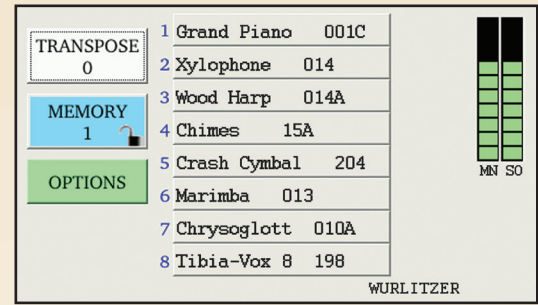

Allen organs

EXCELLENCE IS WORTH MORE

ALLEN TH317i/e THEATRE ORGAN

- **Multiple theatre specifications w/Classic voices:** Wurlitzer, Barton, Morton
- **GENISYS Display** - Advanced touchscreen control of many of the organ's functions and features, offering seamless control and ease-of-use.
- **GENISYS Voices** - Variable stops with hundreds of organ and instrumental voice possibilities offering unmatched tonal versatility.
- **GENISYS Remote** - Allows the user to operate the Auto Play functions of the organ (Recorder, and Performance Player) from a mobile device.