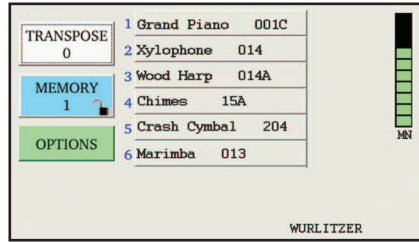

ALLEN TH217 THEATRE ORGAN

- **Multiple theatre specifications w/Classic voices:** Wurlitzer, Barton, Morton

- **GENISYS Display** - Advanced touchscreen control of many of the organ's functions and features, offering seamless control and ease-of-use.

- **GENISYS Voices** - Variable stops with hundreds of organ and instrumental voice possibilities offering unmatched tonal versatility.
- **GENISYS Remote** - Allows the user to operate the Auto Play functions of the organ (Recorder, and Performance Player) from a mobile device.

Features Include:

- **Acoustic Portrait™** - Exclusive real sampled acoustics offering tonal realism not found with digital reverberation
- **Stop Controls** - Moving Colored Stop Tablets
- **Premium Allen Keyboards** - individually adjustable and felted keys; optical-sensor velocity keying
- **Capture Action** - Full functions with General and Divisional Pistons, and 128 memories
- **Other Pistons** - Set, Cancel, Recall, GeniSys Voices Couple
- **Expression** - Main Expression
- **Performance Player™** - Allows for recording and playing back music

Unique Allen Voicing Capabilities ensures that Allen's Theatre organs can be perfectly matched to the environment in which it is installed. Controls include:

- Stop-by-stop and note-by-note adjustments
- Parametric Equalization (PEQ)

Customization Options:

Allen Organs are designed in the world's most vertically integrated organ factory with most assemblies built in-house. This ensures the highest quality and manufacturing flexibility with dozens of customization options available including special finishes, alternative keyboards, audio systems, stop control materials and much more.

Console Dimensions: Width 57-5/8" (146.4 cm); Height 47" (119.4 cm); Depth 31" (78.7 cm) without pedalboard, 50" (127 cm) with pedalboard

Warranty:

10 year limited warranty included. See warranty for details.

Specifications and configurations subject to change without notice or obligation.

Sound ♦ Performance ♦ Reliability

Allen Organ Company, LLC • 150 Locust Street, Macungie, PA 18062 USA

EXCELLENCE IS WORTH MORE

• Phone: 610-966-2202 • E-mail: aosales@allenorgan.com • www.allenorgan.com

©AOC 2020 PN: 030-00506RV2

THEATRE VOICES

CLASSICAL VOICES

PEDAL

16	Ophicleide	Posaune
16	Diaphone	Diapason
16	Tibia Clausa	Gedackt
16	Violone	Violone
8	English Post Horn	French Trompette
8	Tuba Horn	
8	Open Diapason	Octave
8	Tibia Clausa (Pizz.)	
8	Tibia Clausa	Gedackt
8	Clarinet	Cromorne
8	Flute	Harmonic Flute
	Accomp. to Pedal	
	MIDI On Pedal	
	GeniSys Voice 1	
	GeniSys Voice 2	
	Bass Drum	Mixture III
	Tap Cymbal	Solo to Pedal

ACCOMP

8	English Post Horn	French Trompette
8	Tuba Horn	
8	Open Diapason	Principal
8	Tibia Clausa	Gedackt
8	Clarinet	Cromorne
8	Violins 2 Rks	Violas II
8	Quintadena	Quintadena
8	Concert Flute	Harmonic Flute
8	Vox Humana	Vox Humana
4	Octave	Octave
4	Piccolo	Gedackt
4	Violins 2 Rks	Violas II
4	Concert Flute	Harmonic Flute
	Chrysoglott	Mixture IV
	Snare Drum	
	Tom-Tom	
	Tambourine	
	Tap Cymbal	
	GeniSys Voice 3	
	GeniSys Voice 4	
	MIDI on Accompaniment	

SOLO