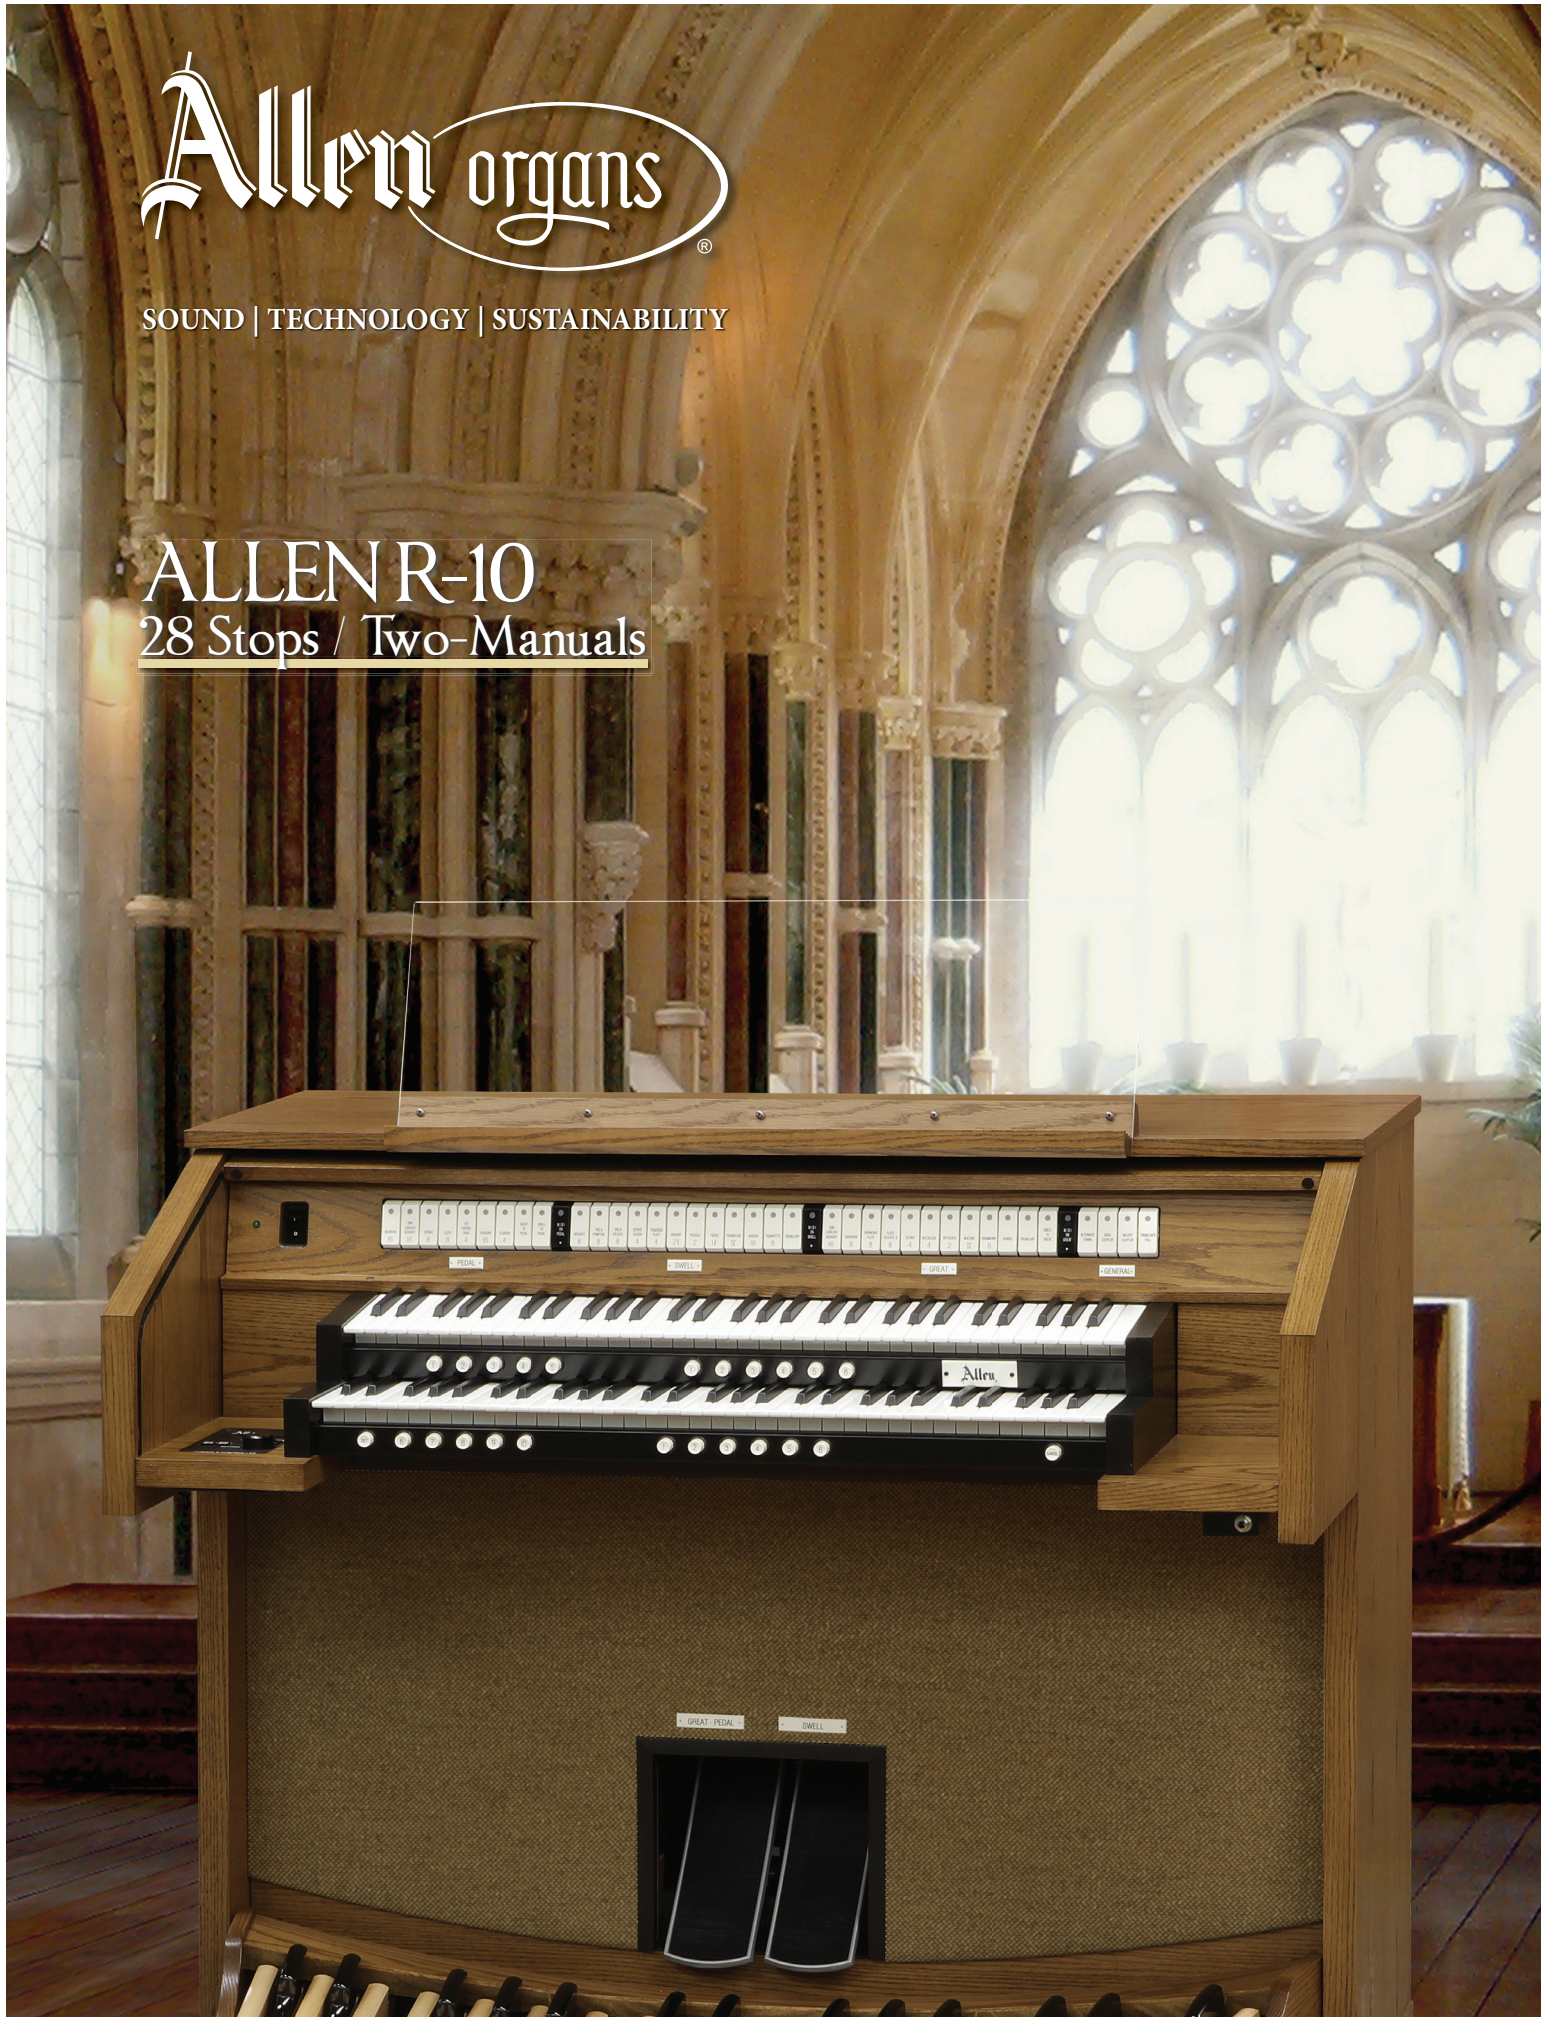

SOUND | TECHNOLOGY | SUSTAINABILITY

ALLEN R-10

28 Stops / Two-Manuals

Allen organs® R-10 Specifications

• Standard Stop Lists:

- Classic Allen
- English
- French
- Baroque
- Wurlitzer Theatre

PEDAL

16 BOURDON
16 LIEBLICH GEDACKT (SW)
8 OCTAVE
8 FLÛTE
4 CHORAL BASS (GT)
16 POSAUNE
4 CLAIRON
GREAT TO PEDAL
SWELL TO PEDAL
MIDI ON PEDAL