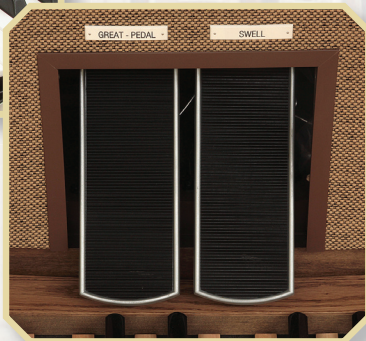

SOUND | TECHNOLOGY | SUSTAINABILITY

ALLEN R-10

28 Stops / Two-Manuals

Allen organs® R-10 Specifications

• Standard Stop Lists:

- Classic Allen
- English
- French
- Baroque
- Wurlitzer Theatre

PEDAL

16 BOURDON
16 LIEBLICH GEDACKT (SW)
8 OCTAVE
8 FLÛTE
4 CHORAL BASS (GT)
16 POSAUNE
4 CLAIRON
GREAT TO PEDAL
SWELL TO PEDAL
MIDI ON PEDAL

SWELL

8 GEDACKT
8 VIOLA POMPOSA
8 VIOLA CELESTE
4 OCTAVE GEIGEN
4 TRAVERSE FLUTE
2-2/3 NASARD
2 PICCOLO
1-3/5 TIERCE
FOURNITURE IV
16 BASSON
8 TROMPETTE
TREMULANT
MIDI ON SWELL

GREAT

16 LIEBLICH GEDACKT (SW)
8 DIAPASON
8 HARMONIC FLUTE
8 FLUTE CELESTE II
4 OCTAVE
4 SPITZFLÖTE
2 FIFTEENTH
MIXTURE IV
8 KRUMMHORN
CHIMES
TREMULANT
SWELL TO GREAT
MIDI ON GREAT

GENERAL

ALTERNATE TUNING
BASS COUPLER
MELODY COUPLER
TREMULANTS FULL

• CONSOLE CONTROLLER™ -

Multiple tunings and other advanced console features.

Features Include:

- **Acoustic Portrait™** - Exclusive real sampled acoustics offering tonal realism not found with digital reverberation
- **Stop Controls** - Efficient LED's standard
- **Capture Action** - Full functions with General and Divisional Pistons, and 16 memories
- **Other Pistons** - Set, Cancel
- **Expression** - Divided
- **Hymn-Player™** - Pre-recorded music included

Customization Options:

Allen Organs are designed in the world's most vertically integrated organ factory with most assemblies built in-house. This ensures the highest quality and manufacturing flexibility with dozens of customization options available including special finishes, alternative keyboards, audio systems, and much more.