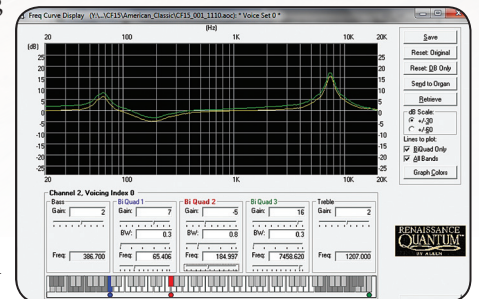

HISTORIQUE IIG Options:

- GENISYS™ Voices
- Allen Premium Keyboards (requires AGO console)
- Tracker-Touch Keyboards
- 32-Note AGO Console
- 32-Note Parallel Pedalboard
- Comprehensive Voicing Capabilities (optional software package) includes:
  - Stop-by-stop and note-by-note voicing
  - Parametric Equalization (PEQ)
  - SoundMatrix™ - Library of additional samples (Option)