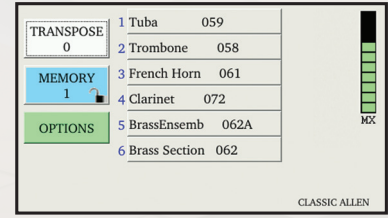

PEDAL

16 BOURDON
16 LIEBLICH GEDACKT (SW)
8 OCTAVE
8 GEDACKTFLÖTE
4 CHORAL BASS
MIXTURE IV
16 POSAUNE
4 CLARION
GENISYS VOICE 1 (OPTIONAL)
GENISYS VOICE 2 (OPTIONAL)
GREAT TO PEDAL
SWELL TO PEDAL

*DIAPHONE
BOURDON
OPEN DIAPASON
TIBIA CLAUDIA
8 CONCERT FLUTE
CYMBAL
OPHICLEIDE
8 TUBA HORN*

*ACC. TO PD.
SO. TO PD.*

SWELL

8 GEDACKT
8 SALICIONAL
8 VOIX CELESTE
4 PRINCIPAL
4 TRAVERS-FLÖTE
2 2/3 NASAT
2 BLOCKFLÖTE
1 3/5 TIERCE
MIXTURE IV
16 BASSON
8 TROMPETTE
GENISYS VOICE 3 (OPTIONAL)
GENISYS VOICE 4 (OPTIONAL)
TREMULANT

*16 TIBIA CLAUDIA (TC)
TIBIA CLAUDIA
STRINGS II
OCTAVE
TIBIA CLAUDIA
TWELFTH
PICCOLO
TIERCE
GLOCKENSPIEL
8 ORCHESTRAL OBOE
TUBA HORN*

TIBIA/VOX

GREAT

16 LIEBLICH GEDACKT (SW)
8 PRINCIPAL
8 HARMONIC FLUTE
8 FLUTE CELESTE II
4 OCTAVE
4 SPITZFLÖTE
2 SUPER OCTAVE
MIXTURE IV
8 KRUMMHORN
GENISYS VOICE 5 (OPTIONAL)
GENISYS VOICE 6 (OPTIONAL)
TREMULANT
SWELL TO GREAT
BASS COUPLER
ALTERNATE TUNING
GT-PD UNENCLOSED
GENISYS VOICES COUPLE

*8 TIBIA CLAUDIA
OPEN DIAPASON
CONCERT FLUTE
VOX HUMANA
OCTAVE
CONCERT FLUTE
4 PICCOLO
CYMBAL
CHRYSOGLOTT*

*MAIN
SO. TO ACC.*

MIDI

MIDI ON PEDAL
MIDI ON SWELL
MIDI ON GREAT

*MIDI ON PD.
MIDI ON SO.
MIDI ON ACC.*

- **GENISYS Display** - Advanced touchscreen control of many of the organ's functions and features, offering seamless control and ease-of-use.