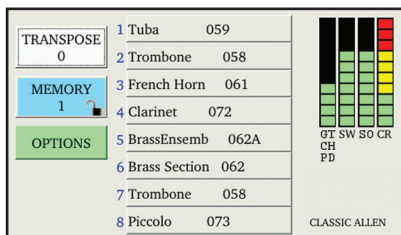

SOUND

GENISYS™ Organs with APEX™ TECHNOLOGY sing with a clarity and transparency of the finest pipe organs, but also include the flexibility beyond the confines of traditional sound.

- **APEX Tone Generation System** - including new and updated samples taking advantage of massive memory
- **Standard Stop Lists - Classic Allen, English, Cavallé-Coll, Schlicker, Arp Schnitger, Aeolian-Skinner**
- **GENISYS Voices** - 264 alterable Contemporary, Orchestral, Percussion, and Organ sounds add unmatched possibilities and versatility to your organ
- **Acoustic Portrait™**- Exclusive real sampled acoustics offering tonal realism not found with digital reverberation

APEX TECHNOLOGY

GENISYS Organs with APEX Technology - generational advancement in tone generation technology with massive memory and processing power.

- **GENISYS Display** - Advanced touchscreen controls

- **GENISYS Remote** - Smartphone Sequencing and Playback Application - Includes hundreds of prerecorded hymns, preludes, and postludes
- **Unique Voicing Capabilities** - includes the industry's largest sample library
- **128 levels of capture memory**
- **In-field upgradable through software**

PEDAL

64 RESULTANT
32 CONTRA VIOLONE
32 CONTRE BOURDON
16 DIAPASON
16 BOURDON
16 BOURDON DOUX (SW)
16 VIOLONE
16 CONTRA GAMBA (SO)
8 OCTAVE
8 GEDACKT FLÖTE
8 GAMBA (SO)
4 CHORALBASS
4 FLÜTE
MIXTURE IV
32 CONTRE BOMBARDE
32 CONTRA DOUBLE TRUMPET (GT)
16 BOMBARDE
16 DOUBLE TRUMPET (GT)
8 TROMPETTE
4 CLARION
GENISYS VOICE 1
GENISYS VOICE 2

SWELL

16 BOURDON DOUX
8 GEIGEN DIAPASON
8 BOURDON
8 FLUTE CELESTE II
8 SALICIONAL
8 VOIX CELESTE
4 OCTAVE GEIGEN
4 TRAVERSE FLUTE
2 2/3 NASARD
2 PICCOLO
1 3/5 TIERCE
FOURNITURE IV
16 CONTRE TROMPETTE
8 TROMPETTE
8 HAUTOIS
8 VOX HUMANA
4 CLAIRON
CELESTA (SO)
HARPSICHORD (SO)
TREMULANT
16 SWELL
UNISON OFF
4 SWELL
GENISYS VOICE 3
GENISYS VOICE 4

GREAT

16 DOUBLE DIAPASON
16 BOURDON
8 DIAPASON
8 HARMONIC FLUTE
8 BOURDON
8 GAMBA
4 OCTAVE
4 SPITZ FLUTE
2 2/3 TWELFTH
2 FIFTEENTH
2 WALD FLUTE
MIXTURE IV
SHARP MIXTURE III
16 DOUBLE TRUMPET
8 TROMBA
CHIMES
TREMULANT
GENISYS VOICE 5
GENISYS VOICE 6

CHOIR

16 CONTRA VIOLE
8 DIAPASON
8 HOLZ GEDACKT
8 VIOLE
8 VIOLE CELESTE
4 PRINZIPAL
4 KOPPELFLÖTE
4 VIOLES II
2 OKTAV
1 1/3 QUINTFLÖTE
CYMBALE III
8 CROMORNE
TREMULANT
GENISYS VOICE 7
GENISYS VOICE 8

SOLO

16 GAMBA CELESTE II
8 SOLO GAMBA
8 GAMBA CELESTE
4 GAMBETTE CELESTE II
8 FLAUTO MIRABILIS
8 FRENCH HORN
8 CORNO DI BASSETTO
8 COR ANGLAIS
TREMULANT
16 TUBA MIRABILIS
8 TUBA MIRABILIS
4 OCTAVE MIRABILIS

CELESTA
GENISYS VOICE 9
GENISYS VOICE 10
SOLO UNENCLOSED

ANTIPHONAL

GT-PD MAINS OFF
GT-PD TO ANTIPHONAL
CHOIR MAINS OFF
CHOIR TO ANTIPHONAL
SWELL MAINS OFF
SWELL TO ANTIPHONAL
SOLO MAINS OFF
SOLO TO ANTIPHONAL

GENERAL

TREMULANTS FULL
ALTERNATE TUNING
GT-PD UNENCLOSED

COUPLERS

8 GREAT TO PEDAL
4 GREAT TO PEDAL
8 SWELL TO PEDAL
4 SWELL TO PEDAL
8 CHOIR TO PEDAL
8 SOLO TO PEDAL
16 SWELL TO GREAT
8 SWELL TO GREAT
4 SWELL TO GREAT
8 CHOIR TO GREAT
8 SOLO TO GREAT
16 SWELL TO CHOIR
8 SWELL TO CHOIR
4 SWELL TO CHOIR
CHOIR UNISON OFF
8 SOLO TO CHOIR
8 SOLO TO SWELL
BASS COUPLER
MELODY COUPLER CH>GT
GT-CH MANUAL TRANSFER
GENISYS VOICES COUPLE
ALL SWELLS TO SWELL

MIDI

MIDI ON PEDAL
MIDI ON GREAT
MIDI ON CHOIR
MIDI ON SWELL
MIDI ON SOLO

SUSTAINABILITY

Vertically integrated manufacturing provides unmatched customization options and product support. Allen produces circuit boards, consoles, stop controls, and assemblies in-house. This, along with a commitment to quality and providing replacement parts for legacy organs, results in instruments that last longer and are less expensive to own in the long term.

BUILD QUALITY

Allen's consoles are built to the highest level of fine furniture quality, utilizing real hard woods, glue, and dowels for longevity and strength.

Drawknob Console Dimensions: