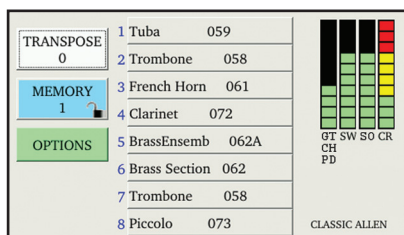

SOUND

GENISYS™ Organs with APEX™ TECHNOLOGY sing with a clarity and transparency of the finest pipe organs, but also include the flexibility beyond the confines of traditional sound.

- **APEX Tone Generation System** - including new and updated samples taking advantage of massive memory
- **Standard Stop Lists - Classic Allen, English, Cavallé-Coll, Schlicker, Arp Schnitger, Aeolian-Skinner**
- **GENISYS Voices** - 264 alterable Contemporary, Orchestral, Percussion, and Organ sounds add unmatched possibilities and versatility to your organ
- **Acoustic Portrait™**- Exclusive real sampled acoustics offering tonal realism not found with digital reverberation

APEX TECHNOLOGY

GENISYS Organs with APEX Technology - generational advancement in tone generation technology with massive memory and processing power.

- **GENISYS Display** - Advanced touchscreen controls

- **GENISYS Remote** - Smartphone Sequencing and Playback Application - Includes hundreds of prerecorded hymns, preludes, and postludes
- **Unique Voicing Capabilities** - includes the industry's largest sample library
- **128 levels of capture memory**
- **In-field upgradable through software**

PEDAL

32 CONTRA VIOLONE
16 DIAPASON
16 BOURDON
16 BOURDON DOUX (SW)
16 VIOLONE
16 CONTRA GAMBA (SO)
8 OCTAVE
8 GEDACKT FLÖTE
8 GAMBA (SO)
4 CHORALBASS
4 FLÜTE
MIXTURE IV
32 CONTRE BOMBARDE
16 BOMBARDE
16 CONTRE TROMPETTE (SW)
8 TROMPETTE
4 CLARION
GENISYS VOICE 1
GENISYS VOICE 2
BASS COUPLER

SWELL

16 BOURDON DOUX
8 GEIGEN DIAPASON
8 BOURDON
8 SALICIONAL
8 VOIX CELESTE
4 OCTAVE GEIGEN
4 TRAVERSE FLUTE
2-2/3 NASARD
2 PICCOLO
1-3/5 TIERCE
FOURNITURE IV
16 CONTRE TROMPETTE
8 TROMPETTE
8 HAUTOIS
8 VOX HUMANA
4 CLAIRON
TREMULANT
16 SWELL
UNISON OFF
4 SWELL
GENISYS VOICE 3
GENISYS VOICE 4

GREAT

16 VIOLONE
8 DIAPASON
8 HARMONIC FLUTE
8 GAMBA
4 OCTAVE
4 SPITZ FLUTE
2-2/3 TWELFTH
2 FIFTEENTH
MIXTURE IV
8 KRUMMHORN
16 DOUBLE TRUMPET
8 TROMBA
CHIMES
TREMULANT
GENISYS VOICE 5
GENISYS VOICE 6

CHOIR

16 CONTRA VIOLE
8 DIAPASON
8 HOLZ GEDACKT
8 VIOLE
8 VIOLE CELESTE
4 PRINZIPAL
4 KOPPELFLÖTE
4 VIOLES II
2 OKTAV
1-1/3 QUINTFLÖTE
CYMBALE III
UNISON OFF
TREMULANT
GENISYS VOICE 7
GENISYS VOICE 8
MELODY COUPLER CH>GT

SOLO

16 GAMBA CELESTE II
8 SOLO GAMBA
8 GAMBA CELESTE
4 GAMBETTE CELESTE II
8 FLAUTO MIRABILIS
8 TUBA MIRABILIS
8 FRENCH HORN
8 CORNO DI BASSETTO

8 COR ANGLAIS
TREMULANT
GENISYS VOICE 9
GENISYS VOICE 10

GENERAL

MAIN ORGAN OFF
ANTIPHONAL ORGAN ON
GT-CH MANUAL TRANSFER
TREMULANTS FULL
ALTERNATE TUNING

COUPLERS

8 GREAT TO PEDAL
8 SWELL TO PEDAL
4 SWELL TO PEDAL
8 CHOIR TO PEDAL
8 SOLO TO PEDAL
16 SWELL TO GREAT
8 SWELL TO GREAT
4 SWELL TO GREAT
8 CHOIR TO GREAT
8 SOLO TO GREAT
16 SWELL TO CHOIR
8 SWELL TO CHOIR
4 SWELL TO CHOIR
8 SOLO TO CHOIR
8 SOLO TO SWELL
GENISYS VOICES COUPLE
ALL SWELLS TO SWELL
GT-PD UNENCLOSED
CHOIR UNENCLOSED

MIDI

MIDI ON PEDAL
MIDI ON SWELL
MIDI ON GREAT
MIDI ON CHOIR
MIDI ON SOLO

SUSTAINABILITY

Vertically integrated manufacturing provides unmatched customization options and product support. Allen produces circuit boards, consoles, stop controls, and assemblies in-house. This, along with a commitment to quality and providing replacement parts for legacy organs, results in instruments that last longer and are less expensive to own in the long term.

BUILD QUALITY

Allen's consoles are built to the highest level of fine furniture quality, utilizing real hard woods, glue, and dowels for longevity and strength.

Drawknob Console Dimensions:

Width 69-5/16" (176.1 cm);
Height 51-1/2" (130.8 cm);
Depth 35" (88.9 cm) without pedalboard,
51" (129.5 cm) with pedalboard

Warranty:

10 year limited warranty included.
See warranty for details.

Cover: Console pictured with options: Drawknobs Package, Two Tone Finish, Allen Keyboards, Lighted lattice wood folding music rack, and GENISYS Voices.