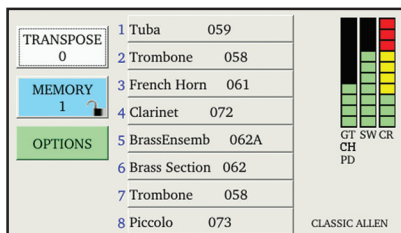

SOUND

GENISYS™ Organs with APEX™ TECHNOLOGY sing with a clarity and transparency of the finest pipe organs, but also include the flexibility beyond the confines of traditional sound.

- **APEX Tone Generation System** - including new and updated samples taking advantage of massive memory
- **Standard Stop Lists - Classic Allen, English, Cavallé-Coll, Schlicker, Arp Schnitger, Aeolian-Skinner, Wurlitzer, Barton, & Morton**
- **GENISYS Voices (optional)** - 264 alterable Contemporary, Orchestral, Percussion, and Organ sounds add unmatched possibilities and versatility to your organ
- **Acoustic Portrait™**- Exclusive real sampled acoustics offering tonal realism not found with digital reverberation

APEX TECHNOLOGY

GENISYS Organs with APEX Technology - generational advancement in tone generation technology with massive memory and processing power.

- **GENISYS Display** - Advanced touchscreen controls

- **GENISYS Remote** - Smartphone Sequencing and Playback Application - Includes hundreds of prerecorded hymns, preludes, and postludes
- **Unique Voicing Capabilities** - includes the industry's largest sample library
- **128 levels of capture memory**
- **In-field upgradable through software**

PEDAL

32 CONTRA VIOLONE
16 PRINCIPAL
16 BOURDON
16 BOURDON DOUX (SW)
16 ERZÄHLER (CH)
8 OCTAVE
8 GEDACKT
4 SUPER OCTAVE
MIXTURE III
32 CONTRE BOMBARDE
16 BOMBARDE
16 BASSON (SW)
8 TROMPETTE
4 CLARION
GENISYS VOICE 1 (OPTIONAL)
GENISYS VOICE 2 (OPTIONAL)

SWELL

16 BOURDON DOUX
8 ROHR BOURDON
8 VIOLE
8 VIOLE CELESTE
4 GEIGEN OCTAVE
4 FLUTE
2-2/3 NASARD
2 OCTAVIN
1-3/5 TIERCE
PLEIN JEU IV
16 BASSON
8 TROMPETTE
8 HAUTOBOIS
8 VOX HUMANA
TREMULANT
SWELL UNISON OFF
GENISYS VOICE 3 (OPTIONAL)
GENISYS VOICE 4 (OPTIONAL)

GREAT

16 BOURDON DOUX (SW)
8 PRINCIPAL
8 HARMONIC FLUTE
8 FLUTE CELESTE II
8 VIOLE (SW)
4 OCTAVE
4 SPIRE FLUTE
2 FIFTEENTH
MIXTURE IV
8 TROMPETE
CHIMES
TREMULANT
GT-CH MANUAL TRANSFER
MELODY COUPLER CH>GT
BASS COUPLER
GENISYS VOICE 5 (OPTIONAL)
GENISYS VOICE 6 (OPTIONAL)

CHOIR

16 ERZÄHLER
8 HOLZ GEDACKT
8 ERZÄHLER
8 ERZÄHLER CELESTE
4 PRINZIPAL
4 KOPPELFLÖTE
2 OKTAV
1-1/3 QUINTFLÖTE
MIXTURE III
8 KRUMMHORN
8 FESTIVAL TRUMPET
TREMULANT
CHOIR UNISON OFF
GENISYS VOICE 7 (OPTIONAL)
GENISYS VOICE 8 (OPTIONAL)

GENERAL

TREMULANTS FULL
ALTERNATE TUNING
GT-PD UNENCLOSED
CHOIR UNENCLOSED
CHOIR EXPRESS W/SWELL

COUPLERS

8 GREAT TO PEDAL
8 SWELL TO PEDAL
8 CHOIR TO PEDAL
8 SWELL TO GREAT
8 CHOIR TO GREAT
8 SWELL TO CHOIR
GENISYS VOICES COUPLE

ANTIPHONAL

SWELL MAINS OFF
SWELL TO ANTIPHONAL
GT-CH-PD MAINS OFF
GT-CH-PD TO ANTIPHONAL

MIDI

MIDI ON PEDAL
MIDI ON SWELL
MIDI ON GREAT
MIDI ON CHOIR

SUSTAINABILITY

Vertically integrated manufacturing provides unmatched customization options and product support. Allen produces circuit boards, consoles, stop controls, and assemblies in-house. This, along with a commitment to quality and providing replacement parts for legacy organs, results in instruments that last longer and are less expensive to own in the long term.