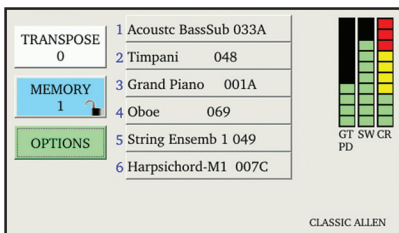

GENISYS™ GX-235 Specifications

POWERED BY ALLEN APEX™ TECHNOLOGY

SOUND

GENISYS™ Organs with APEX™ TECHNOLOGY sing with a clarity and transparency of the finest pipe organs, but also include the flexibility beyond the confines of traditional sound.

- **APEX Tone Generation System** including new and updated samples taking advantage of massive memory
- **Standard Stop Lists: Classic Allen, English** (mainly Willis samples), **Cavaillé-Coll, Schlicker, Arp Schnitger, Aeolian-Skinner, Wurlitzer, Barton, & Morton**
- **GENISYS Voices (optional)** - 264 alterable Contemporary, Orchestral, Percussion, and Organ sounds add unmatched possibilities and versatility to your organ
- **Acoustic Portrait™**- Exclusive real sampled acoustics offering tonal realism not found with digital reverberation

TECHNOLOGY

GENISYS Organs with APEX Technology are a generational advancement in tone generation and technology.

- **GENISYS Display** - Advanced touchscreen controls

- **GENISYS Remote** - Smartphone Sequencing and Playback Application - Includes hundreds of prerecorded hymns, preludes, and postludes
- **Unique Voicing Capabilities** including the industry's largest sample library
- **128 levels of capture memory**
- **Advanced in-field upgradability**

PEDAL

32 CONTRA VIOLONE
16 PRINCIPAL
16 BOURDON
16 LIEBLICH BOURDON (SW)
16 VIOLONE
8 OCTAVE
8 FLUTE
4 SUPER OCTAVE
MIXTURE IV
16 BOMBARDE
8 TROMPETTE
4 CLARION
GENISYS VOICE 1 (OPTIONAL)
GENISYS VOICE 2 (OPTIONAL)

SWELL

8 ROHR BOURDON
8 VIOLE
8 VOIX CELESTE
4 GEIGEN OCTAVE
4 TRAVERSE FLUTE
2-2/3 NASARD
2 PICCOLO
1-3/5 TIERCE
PLEIN-JEU IV
16 BASSON
8 SWELL FESTIVAL TRUMPET (NC)
8 TROMPETTE
8 HAUTOBOIS
TREMULANT
CELESTA
SWELL UNISON OFF
GENISYS VOICE 3 (OPTIONAL)
GENISYS VOICE 4 (OPTIONAL)

GREAT

16 VIOLONE
8 PRINCIPAL
8 HARMONIC FLUTE
8 VIOLE (SW)
8 FLUTE DOLCE CELESTE II (SW)
4 OCTAVE
4 FLUTE
2 FIFTEENTH
MIXTURE IV
CYMBALE III
8 FESTIVAL TRUMPET (NC)
8 TROMBA
8 KRUMMHORN
TREMULANT
CELESTA (SW)
CHIMES
GENISYS VOICE 5 (OPTIONAL)
GENISYS VOICE 6 (OPTIONAL)

COUPLERS

8 GREAT TO PEDAL
8 SWELL TO PEDAL
8 SWELL TO GREAT

GENERAL

BASS COUPLER
MELODY COUPLER
ALTERNATE TUNING
GENISYS VOICES COUPLE
TREMULANTS FULL

ANTIPHONAL

SWELL MAINS OFF
SWELL TO ANTIPHONAL
GT-PD MAINS OFF
GT-PD TO ANTIPHONAL

MIDI

MIDI ON PEDAL
MIDI ON SWELL
MIDI ON GREAT

SUSTAINABILITY

Vertically integrated manufacturing provides unmatched customization options and product support. Allen produces circuit boards, consoles, stop controls, and assemblies in-house. This, along with a commitment to provide replacement parts for legacy organs, results in instruments that last longer and are less expensive to own in the long term.