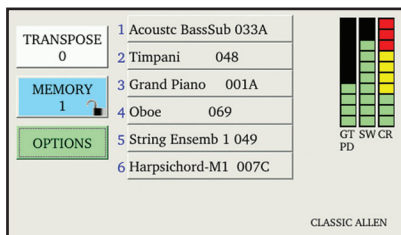

SOUND

GENISYS™ Organs with APEX™ TECHNOLOGY sing with a clarity and transparency of the finest pipe organs, but also include the flexibility beyond the confines of traditional sound.

- **APEX Tone Generation System** - including new and updated samples taking advantage of massive memory
- **Standard Stop Lists - Classic Allen, English, Cavallé-Coll, Schlicker, Arp Schnitger, Aeolian-Skinner, Wurlitzer, Barton, & Morton**
- **GENISYS Voices (optional)** - 264 alterable Contemporary, Orchestral, Percussion, and Organ sounds add unmatched possibilities and versatility to your organ
- **Acoustic Portrait™**- Exclusive real sampled acoustics offering tonal realism not found with digital reverberation

APEX TECHNOLOGY

GENISYS Organs with APEX Technology - generational advancement in tone generation technology with massive memory and processing power.

- **GENISYS Display** - Advanced touchscreen controls

- **GENISYS Remote** - Smartphone Sequencing and Playback Application - Includes hundreds of prerecorded hymns, preludes, and postludes
- **Unique Voicing Capabilities** - includes the industry's largest sample library
- **128 levels of capture memory**
- **In-field upgradable through software**

PEDAL

32 CONTRA VIOLONE
16 PRINCIPAL
16 BOURDON
16 LIEBLICH BOURDON (SW)
8 OCTAVE
8 FLUTE
4 SUPER OCTAVE
MIXTURE IV
16 BOMBARDE
4 CLARION
GENISYS VOICE 1 (OPTIONAL)
GENISYS VOICE 2 (OPTIONAL)
GREAT TO PEDAL
SWELL TO PEDAL

SWELL

8 ROHR BOURDON
8 VIOLE
8 VOIX CELESTE
4 GEIGEN OCTAVE
4 TRAVERSE FLUTE
2-2/3 NASARD
2 PICCOLO
1-3/5 TIERCE
PLEIN JEU IV
16 BASSON
8 TROMPETTE
8 HAUTOIS
TREMULANT
CELESTA
SWELL UNISON OFF
GENISYS VOICE 3 (OPTIONAL)
GENISYS VOICE 4 (OPTIONAL)

GREAT

16 VIOLONE
8 PRINCIPAL
8 HARMONIC FLUTE
8 FLUTE DOLCE CELESTE II (SW)
4 OCTAVE
4 FLUTE
2 FIFTEENTH
MIXTURE IV
8 TRUMPET
8 KRUMMHORN
TREMULANT
CHIMES
GENISYS VOICE 5 (OPTIONAL)
GENISYS VOICE 6 (OPTIONAL)
SWELL TO GREAT

GENERAL

BASS COUPLER
MELODY COUPLER
ALTERNATE TUNING
TREMULANTS FULL
GENISYS VOICES COUPLE
EXTERNAL SPEAKERS OFF
CONSOLE SPEAKERS OFF

MIDI

MIDI ON PEDAL
MIDI ON SWELL
MIDI ON GREAT

SUSTAINABILITY

Vertically integrated manufacturing provides unmatched customization options and product support. Allen produces circuit boards, consoles, stop controls, and assemblies in-house. This, along with a commitment to quality and providing replacement parts for legacy organs, results in instruments that last longer and are less expensive to own in the long term.