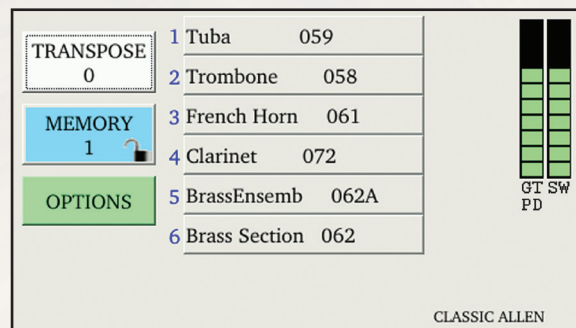

Allen organs® G100 Specifications

Standard Stop Lists - Classic Allen, English, Cavaillé-Coll, Schlicker, Arp Schnitger, Aeolian-Skinner, Wurlitzer, Barton, & Morton

PEDAL

16 BOURDON
16 LIEBLICH BOURDON (SW)
8 OCTAVE
8 FLUTE
4 SUPER OCTAVE (GT)
MIXTURE IV
16 BOMBARDE
4 CLARION
GENISYS VOICE 1 (OPTIONAL)
GENISYS VOICE 2 (OPTIONAL)
GREAT TO PEDAL
SWELL TO PEDAL

SWELL

8 GEDACKT
8 VIOLE
8 VOIX CELESTE
4 OCTAVE GEIGEN
4 TRAVERSE FLUTE
2-2/3 NASARD
2 PICCOLO
1-3/5 TIERCE
PLEIN JEU IV
16 BASSON
8 TROMPETTE
GENISYS VOICE 3 (OPTIONAL)
GENISYS VOICE 4 (OPTIONAL)
TREMULANT

GREAT

16 LIEBLICH GEDACKT (SW)
8 PRINCIPAL
8 HARMONIC FLUTE
8 FLUTE CELESTE II (SW)
4 OCTAVE
4 FLUTE
2 FIFTEENTH
MIXTURE IV
8 KRUMMHORN
CHIMES
GENISYS VOICE 5 (OPTIONAL)
GENISYS VOICE 6 (OPTIONAL)
TREMULANT
SWELL TO GREAT

GENERAL

BASS COUPLER
MELODY COUPLER
TREMULANT'S FULL
ALTERNATE TUNING
GENISYS VOICES COUPLE

MIDI

MIDI ON PEDAL
MIDI ON SWELL
MIDI ON GREAT

- **GENISYS Display** - Advanced touchscreen control of many of the organ's functions and features, offering seamless control and ease-of-use.

- **GENISYS Voices (optional)** - Variable stops with hundreds of organ and instrumental voice possibilities offering unmatched tonal versatility.
- **GENISYS Remote** - Allows the user to operate the Auto Play functions of the organ (Hymn Player, Recorder, and Performance Player) from a mobile device.

Features Include:

- **Acoustic Portrait™** - Exclusive real sampled acoustics offering tonal realism not found with digital reverberation
- **Stop Controls** - Efficient LED's standard
- **Capture Action** - Full functions with General and Divisional Pistons, and 128 memories
- **Other Pistons** - Set, Cancel
- **Expression** - Divided
- **Hymn-Player™** - Pre-recorded music included
- **Performance Player™** - Allows for recording and playing back music

Console Dimensions:

Width 51-1/2" (130.8cm); Height 44-1/2" (113 cm);
Depth 29-1/2" (74.9 cm) without pedalboard;
43" (109.2 cm) with pedalboard

Warranty:

10 year limited warranty included. See warranty for details.

Cover: Console pictured with options: GENISYS Voices and Antiphonal Relay.

Specifications and configurations subject to change without notice or obligation.

SOUND | TECHNOLOGY | SUSTAINABILITY